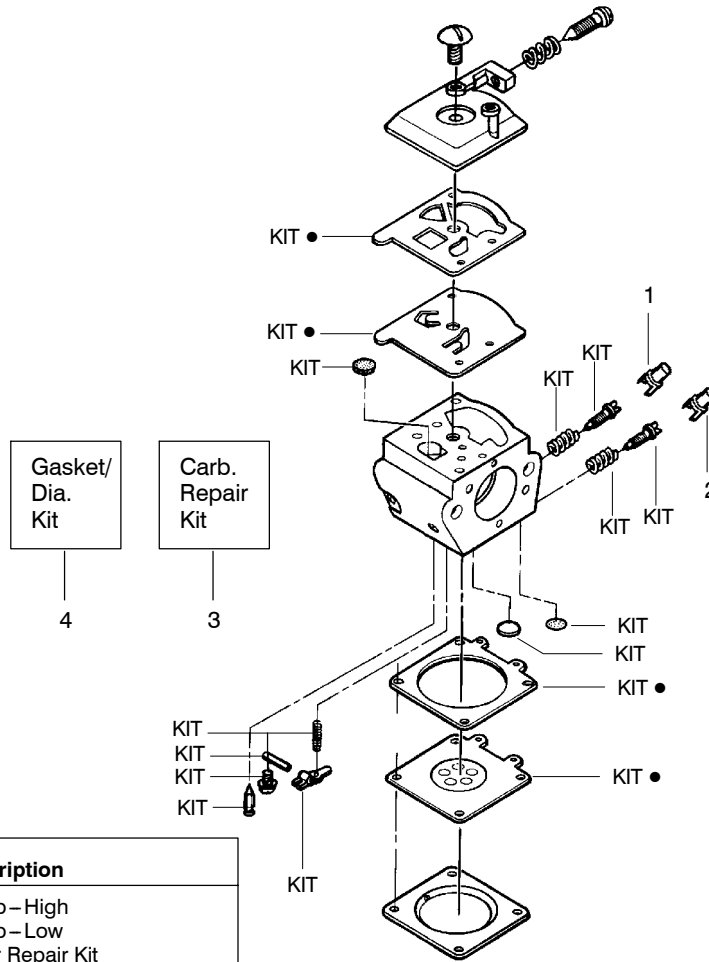

Ref.	Part No.	Description	Ref.	Part No.	Description	Ref.	Part No.	Description
1.	530016153	Screw	19.	530012550	Cylinder	35.	530069608	Kit-Engine Gasket (Incl. 21, 27 & 31)
2.	530056914	Assy-Cylinder Shield (includes # 16)	20.	530049870	Backplate-Muffler	36.	530031135	Bar Wrench
3.	530069247	Kit-Fuel Line (Small)	21.	530069608	Gasket-Muffler(kit)	37.	530056363	Assy-Seal & Bearing
4.	530047213	Assy-Air Purge	22.	530037813	Diffuser-Muffler	38.	530037935	Cap-Crankcase
5.	530015780	Screw	23.	530036103	Screen-Spark	39.	530047062	Assy-Crankshaft
6.	530095646	Assy-Fuel Pick-up	24.	530016132	Bolt-Muffler	40.	530047207	Assy-Muffler (Incl. 20-24)
7.	530047442	Strap-Ground	25.	530047631	Grommet-Throttle Cable			Not Shown
8.	530039198	Ignition Module	26.	---	Kit-Carburetor			Manuals
9.	530015814	Screw		530071820	Zama (W-20)	✓	545123628	(Scan)
10.	530057475	Assy-Wire Harness		530071821	Walbro (WT-662)	✓	545123629	(Euro 1)
11.	530037793	Foam-Air Filter	27.	530069608	Gasket-Carb. (kit)	✓	545123630	(Euro 2)
12.	530016101	Nut	28.	530016386	Screw	✓	545123631	(Euro 3)
13.	530057702	Assy-Air Box	29.	530049700	Carb. Adapter	✓	545123632	(Euro 4)
14.	530035526	Grommet-Carb Adjust	30.	530016187	Screw	✓	545123633	(Euro 5)
15.	530054144	Seal-Carb Adapter	31.	530069608	Gasket-Adaptor(kit)	✓	545123635	(Russian)
16.	530055698	Reflector-Heat	32.	530038729	Ring-Piston	✓	545123634	(Turkish)
17.	952030150	Spark Plug (RCJ-7Y)	33.	530015697	Retainer-Piston Pin			
18.	530016136	Clip-High Tension Lead	34.	530071408	Kit-Piston (Incl. 32 & 33)			

✓ = NEW PART NUMBER FOR THIS IPL * = REFER TO THE SERVICE REFERENCE INDICATED FOR MORE INFORMATION. (LOCATED AT END OF IPL)

Carburetor Assembly – WT-391 – #530069722

Ref.	Part No.	Description
1.	530038479	Limiter Cap – High
2.	530038478	Limiter Cap – Low
3.	530069826	Carburetor Repair Kit (KIT= Indicates Contents) & Includes Limiter Caps
4.	530069844	Gasket/Diaphragm Kit (● = Indicates Contents)