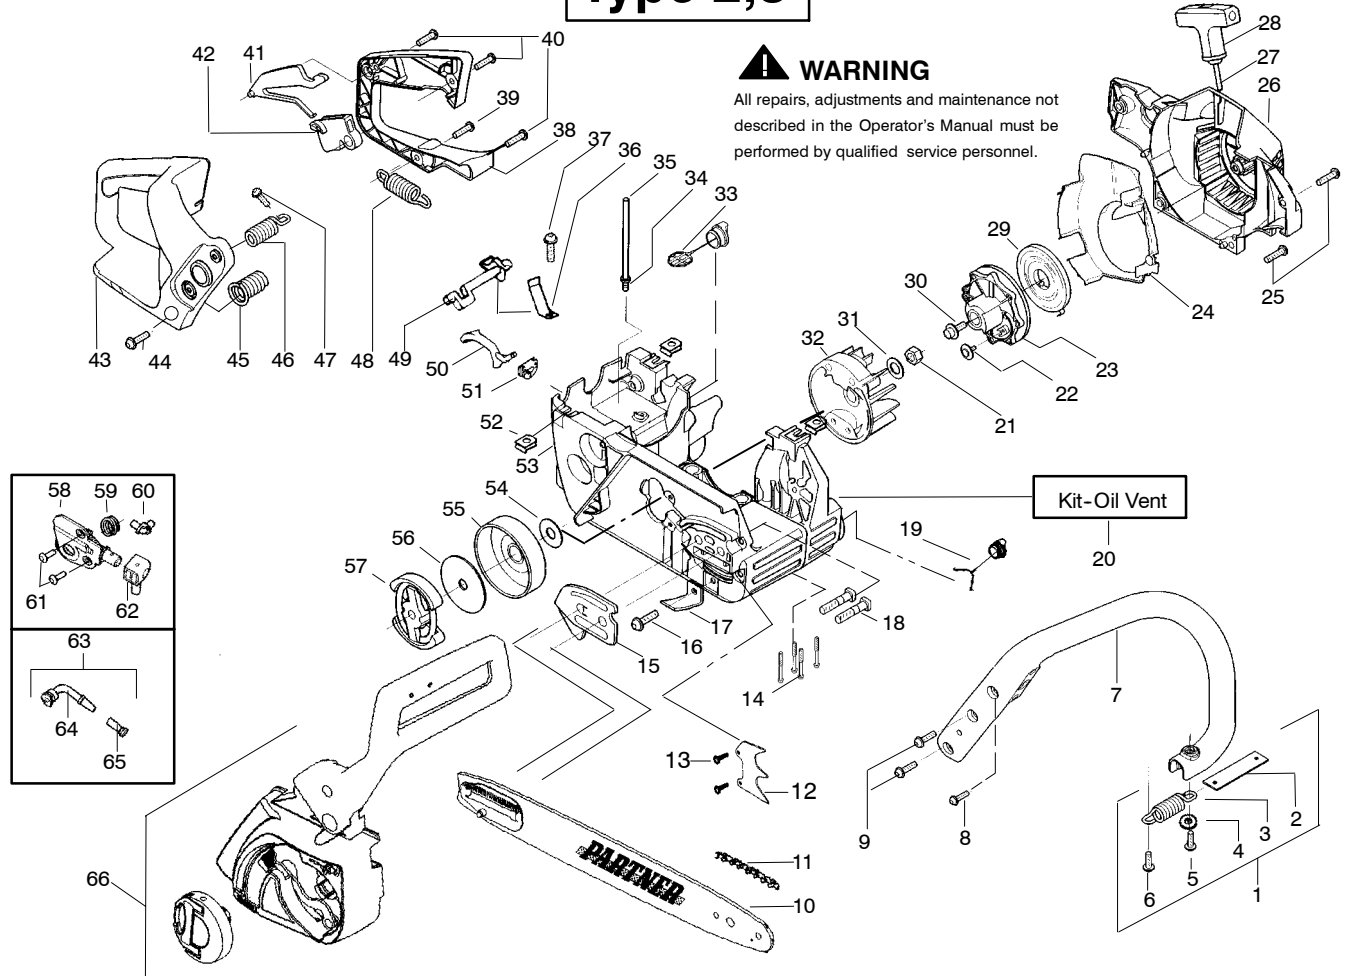

Type 2,3

Ref.	Part No.	Description	Ref.	Part No.	Description	Ref.	Part No.	Description
1.	530047963	Assy.-Isolator	28.	530056402	Handle-Starter	53.	530058733	Kit-Chassis Assy. fuel lines and caps)
2.	530047608	Limiter Strap	29.	530027531	Spring-Recoil	54.	530015907	Washer-Thrust
3.	530042082	Spring-Isolator	30.	530015920	Screw	55.	530047061	Assy.-Clutch Drum w/bearing
4.	530015158	Washer	31.	530015127	Washer-Flywheel	56.	530015611	Washer-Clutch
5.	530016018	Screw	32.	530039187	Assy-Flywheel	57.	530014949	Assy. Clutch
6.	530015843	Screw	33.	530047192	Assy-Fuel Cap	58.	530071259	Kit - Oil Pump (incl. 59,60,62)
7.	530047583	Front Handle	34.	530023877	Fitting-fuel line	59.	530037820	Gear-Worm Spring
8.	530015940	Screw	35.	530069216	Kit-Fuel line (large)	60.	530049477	Elbow-Oil Pickup
9.	530015814	Screw	36.	530016149	Spring-Switch	61.	530016064	Screw
10.	530044900	Bar - 14"	37.	530015775	Screw	62.	530019206	Seal Block
	530044901	Bar - 16"	38.	530047581	Cover-Rear Handle	63.	530047663	Assy-Oil Pick-up (Incl. 64,65)
11.	505369852	Chain - 14"	39.	530015886	Screw	64.	530038373	Pick-up Oiler
	505369856	Chain - 16"	40.	530015906	Screw	65.	530056533	Filter-Oil
12.	530014381	Kit-Spike (Incl. 13)	41.	530036098	Throttle Lockout	66.	545140601	Assy-Chain Brake Adjuster (Incl. knob)
13.	530016439	Screw	42.	530036097	Trigger-Throttle			
14.	530016132	Screw	43.	530047582	Handle - Rear			
15.	530038238	Plate-Bar Mount.	44.	530015814	Screw			
16.	530015814	Screw	45.	530053274	Assy Isolator-lower			
17.	530029850	Chain Catcher	46.	530071385	Kit-Isolator (Upper)			
18.	530016133	Bolt-Bar	47.	530015875	Screw			
19.	530010846	Assy-Oil Cap	48.	530042082	Spring-Isolator			
20.	530071666	Kit-Oil Vent	49.	530057473	Lever-Switch			
21.	530016134	Nut-Flywheel	50.	530057474	Lever-Choke			
22.	530016080	Screw	51.	530049005	Grommet-Knob			
23.	530037817	Starter Pulley	52.	530015922	Nut-"U"-Type			
24.	530055723	Baffle-Air						
25.	530015892	Screw						
26.	530056333	Housing-Fan						
27.	530069232	Kit - Rope						

★ = NEW PART NUMBER FOR THIS IPL

★ = REFER TO THE SERVICE REFERENCE INDICATED FOR MORE INFORMATION. (LOCATED AT END OF IPL)