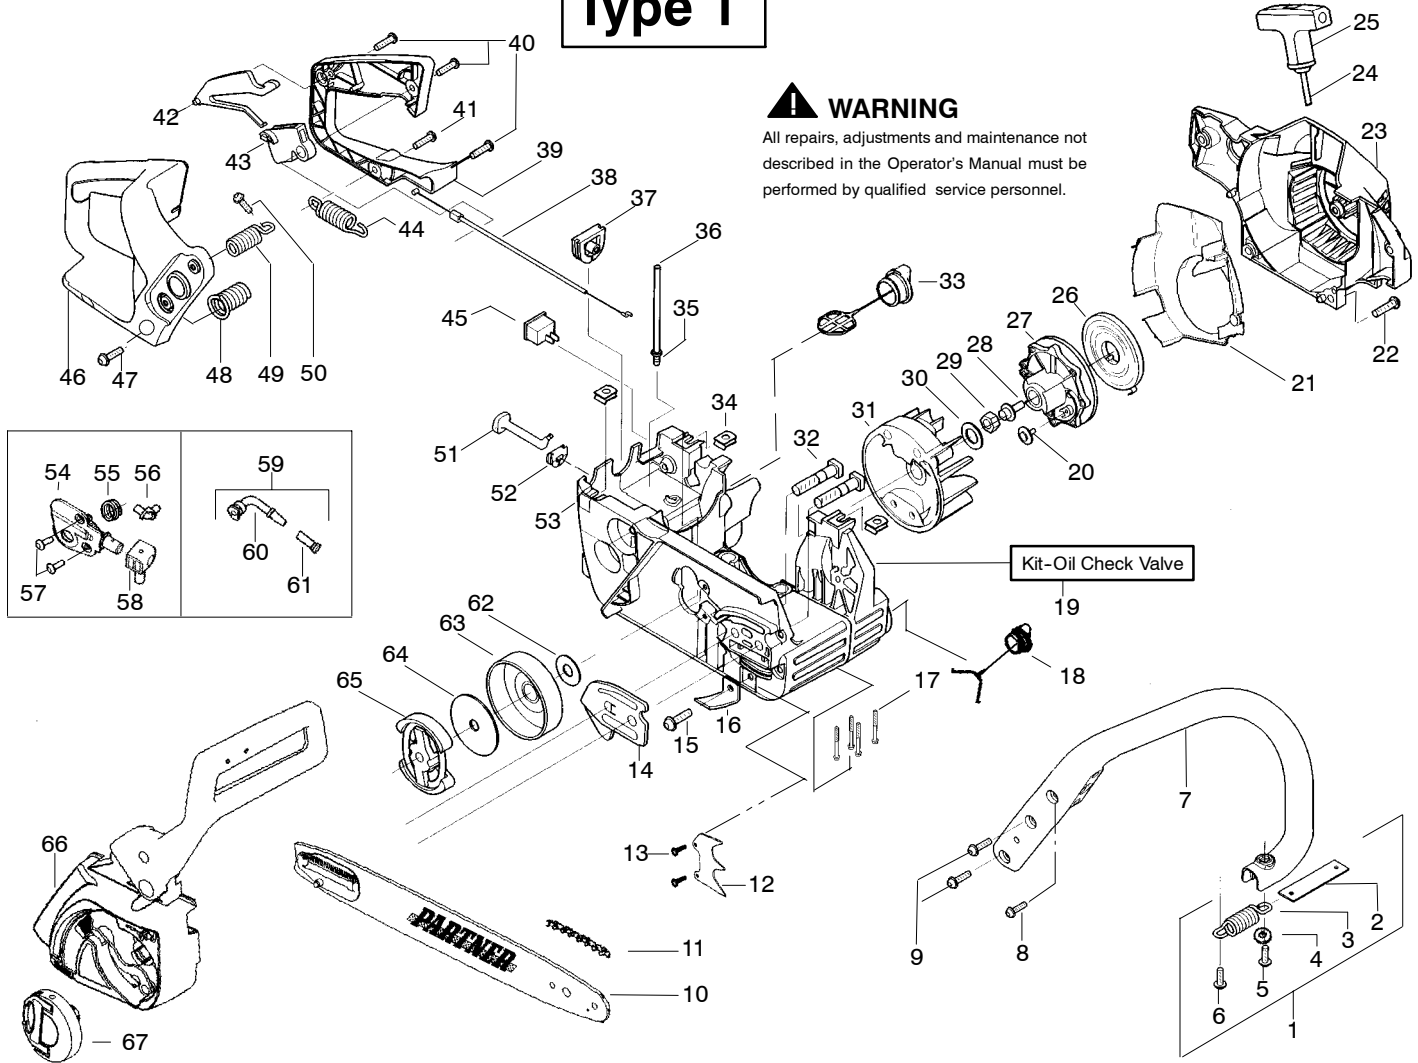

Type 1

⚠ WARNING
All repairs, adjustments and maintenance not described in the Operator's Manual must be performed by qualified service personnel.

Ref.	Part No.	Description	Ref.	Part No.	Description	Ref.	Part No.	Description
1.	530047963	Assy. - Isolator	24.	530069232	Kit - Rope	49.	530071385	Kit - Isolator (Upper)
2.	530047608	Strap - Limiter	25.	530056402	Handle - Starter	50.	530015875	Screw
3.	530042082	Spring - Isolator	26.	530027531	Spring - Recoil	51.	530047605	Knob - Choke
4.	530015123	Washer	27.	530037817	Pulley - Starter	52.	530049005	Grommet - Knob
5.	530016018	Screw	28.	530015920	Screw	53.	530056596	Assy - Chassis
6.	530015843	Screw	29.	530016134	Nut - Flywheel	54.	530071259	Kit - Oil Pump (Incls. 55,56,58)
7.	530047583	Handle - Front	30.	530015127	Washer - Flywheel	55.	530037820	Gear - Worm Spring
8.	530015940	Screw	31.	530039187	Assy - Flywheel	56.	530049477	Elbow - Oil Pickup
9.	530015814	Screw	32.	530016133	Bolt - Bar	57.	530016064	Screw
10.	530044900	Bar - 14"	33.	530047192	Assy - Fuel Cap	58.	530019206	Seal Block
	530044901	Bar - 16"	34.	530015922	Nut - "U" - Type	59.	530047663	Assy - Oil Pickup (Incl. 60 - 61)
11.	505369852	Chain - 14"	35.	530023877	Fitting - fuel line	60.	530038373	Pick - up Oiler
	505369856	Chain - 16"	36.	530069216	Kit - Fuel line (large)	61.	530056533	Filter - Oil
12.	530014381	Kit - Assy Spike (incl. 13)	37.	530047631	Grommet - Cable	62.	530015907	Washer - Thrust
13.	530015805	Screw	38.	530047602	Cable - Throttle	63.	530047061	Assy. - Clutch Drum w/bearing
14.	530038238	Plate - Bar Mounting	39.	530047581	Cover - Rear Handle	64.	530015611	Washer - Clutch
15.	530015814	Screw	40.	530015906	Screw	65.	530014949	Assy. Clutch
16.	530029850	Chain Catcher	41.	530015886	Screw	66.	530056923	Assy - Chain Brake
17.	530016132	Screw	42.	530036098	Lockout - Throttle	67.	530056935	Assy - Knob
18.	530010846	Assy - Oil Cap	43.	530036097	Trigger - Throttle			
19.	530071666	Kit - Oil Check Valve	44.	530042082	Spring			
20.	530016080	Screw	45.	530069572	Kit - Switch			
21.	530055723	Baffle - Air	46.	530047582	Handle - Rear			
22.	530015892	Screw	47.	530015814	Screw			
23.	530056333	Housing - Fan	48.	530053274	Assy. Isolator - lower			