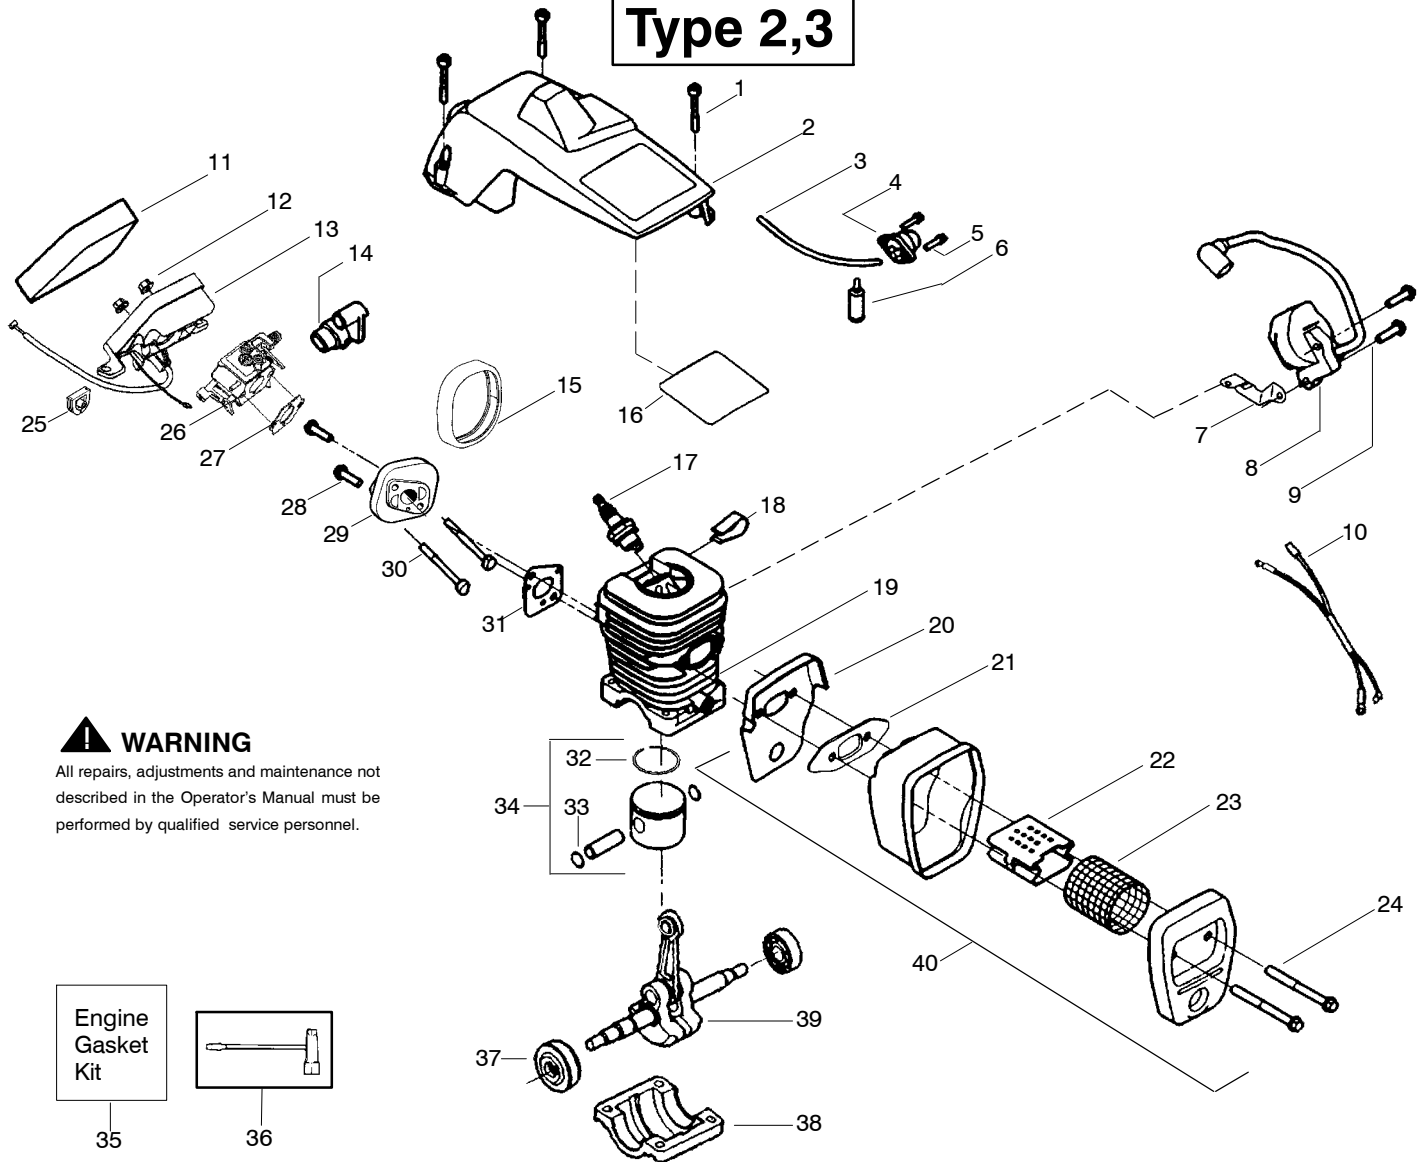

Type 2,3

⚠ WARNING
All repairs, adjustments and maintenance not described in the Operator's Manual must be performed by qualified service personnel.

Ref.	Part No.	Description	Ref.	Part No.	Description	Ref.	Part No.	Description
1.	530016153	Screw	19.	530012550	Cylinder	35.	530069608	Kit-Engine Gasket (Incl. 21, 27 & 31)
2.	530056914	Assy-Cylinder Shield (includes # 16)	20.	530049870	Backplate-Muffler	36.	530031135	Bar Wrench
3.	530069247	Kit-Fuel Line (Small)	21.	530069608	Gasket-Muffler(kit)	37.	530056363	Assy-Seal & Bearing
4.	530047213	Assy-Air Purge	22.	530037813	Diffuser-Muffler	38.	530037935	Cap-Crankcase
5.	530015780	Screw	23.	530036103	Screen-Spark	39.	530047062	Assy-Crankshaft
6.	530095646	Assy-Fuel Pick-up	24.	530016132	Bolt-Muffler	40.	530047207	Assy-Muffler (Incl. 20-24)
7.	530047442	Strap-Ground	25.	530047631	Grommet-Throttle Cable			Not Shown
8.	530039198	Ignition Module	26.	---	Kit-Carburetor			Manuals
9.	530015814	Screw		530071820	Zama (W-20)	✓	545123628	(Scan)
10.	530057475	Assy-Wire Harness		530071821	Walbro (WT-662)	✓	545123629	(Euro 1)
11.	530037793	Foam-Air Filter	27.	530069608	Gasket-Carb. (kit)	✓	545123630	(Euro 2)
12.	530016101	Nut	28.	530016386	Screw	✓	545123631	(Euro 3)
13.	530057702	Assy-Air Box	29.	530049700	Carb. Adapter	✓	545123632	(Euro 4)
14.	530035526	Grommet-Carb Adjust	30.	530016187	Screw	✓	545123633	(Euro 5)
15.	530054144	Seal-Carb Adapter	31.	530069608	Gasket-Adaptor(kit)	✓	545123635	(Russian)
16.	530055698	Reflector-Heat	32.	530038729	Ring-Piston	✓	545123634	(Turkish)
17.	952030150	Spark Plug (RCJ-7Y)	33.	530015697	Retainer-Piston Pin			
18.	530016136	Clip-High Tension Lead	34.	530071408	Kit-Piston (Incl. 32 & 33)			

✓ = NEW PART NUMBER FOR THIS IPL   * = REFER TO THE SERVICE REFERENCE INDICATED FOR MORE INFORMATION. (LOCATED AT END OF IPL)