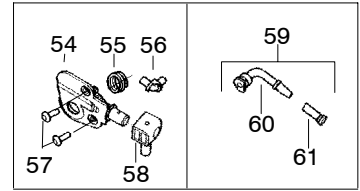

Type 1

⚠ WARNING
All repairs, adjustments and maintenance not described in the Operator's Manual must be performed by qualified service personnel.

Ref.	Part No.	Description	Ref.	Part No.	Description	Ref.	Part No.	Description
1.	530047963	Assy. - Isolator	24.	530069232	Kit - Rope	49.	530071385	Kit - Isolator (Upper)
2.	530047608	Strap - Limiter	25.	530056402	Handle - Starter	50.	530015875	Screw
3.	530042082	Spring - Isolator	26.	530027531	Spring - Recoil	51.	530047605	Knob - Choke
4.	530015123	Washer	27.	530037817	Pulley - Starter	52.	530049005	Grommet - Knob
5.	530016018	Screw	28.	530015920	Screw	53.	530056596	Assy - Chassis
6.	530015843	Screw	29.	530016134	Nut - Flywheel	54.	530071259	Kit - Oil Pump (Incls. 55,56,58)
7.	530047583	Handle - Front	30.	530015127	Washer - Flywheel	55.	530037820	Gear - Worm Spring
8.	530015940	Screw	31.	530039187	Assy - Flywheel	56.	530049477	Elbow - Oil Pickup
9.	530015814	Screw	32.	530016133	Bolt - Bar	57.	530016064	Screw
10.	530044900	Bar - 14"	33.	530047192	Assy - Fuel Cap	58.	530019206	Seal Block
	530044901	Bar - 16"	34.	530015922	Nut - "U" - Type	59.	530047663	Assy - Oil Pickup (Incl. 60 - 61)
11.	505369852	Chain - 14"	35.	530023877	Fitting - fuel line	60.	530038373	Pick - up Oiler
	505369856	Chain - 16"	36.	530069216	Kit - Fuel line (large)	61.	530056533	Filter - Oil
12.	530014381	Kit - Assy Spike (incl. 13)	37.	530047631	Grommet - Cable	62.	530015907	Washer - Thrust
13.	530015805	Screw	38.	530047602	Cable - Throttle	63.	530047061	Assy. - Clutch Drum w/bearing
14.	530038238	Plate - Bar Mounting	39.	530047581	Cover - Rear Handle	64.	530015611	Washer - Clutch
15.	530015814	Screw	40.	530015906	Screw	65.	530014949	Assy. Clutch
16.	530029850	Chain Catcher	41.	530015886	Screw	66.	530056923	Assy - Chain Brake
17.	530016132	Screw	42.	530036098	Lockout - Throttle	67.	530056935	Assy - Knob
18.	530010846	Assy - Oil Cap	43.	530036097	Trigger - Throttle			
19.	530071666	Kit - Oil Check Valve	44.	530042082	Spring			
20.	530016080	Screw	45.	530069572	Kit - Switch			
21.	530055723	Baffle - Air	46.	530047582	Handle - Rear			
22.	530015892	Screw	47.	530015814	Screw			
23.	530056333	Housing - Fan	48.	530053274	Assy. Isolator - lower			